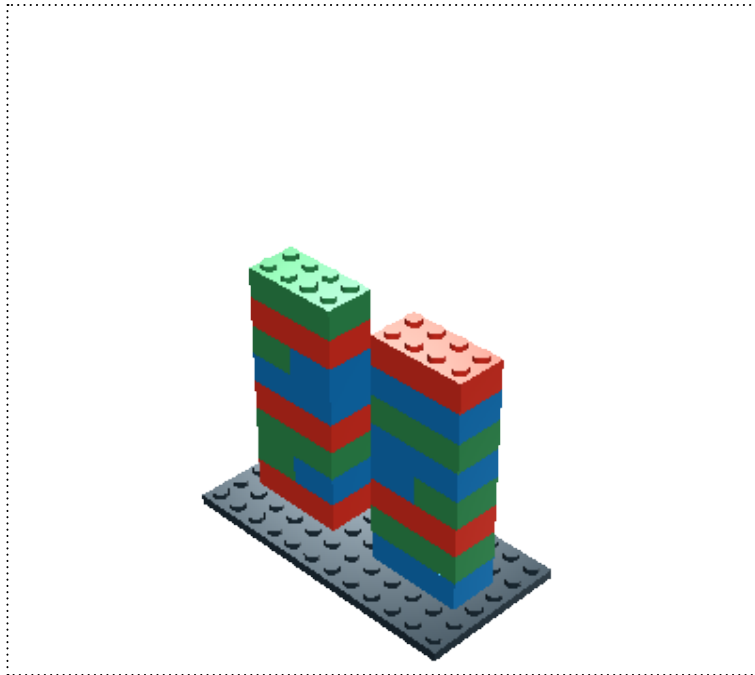

Northpole.com Craft

Sunny Sky Adventure

Supplies

.....

- 33 LEGO® pieces (see chart below)

3 x		1 x		1 x	
5 x		1 x		1 x	
4 x		1 x		1 x	
1 x		1 x		1 x	
3 x		1 x		1 x	
4 x		1 x		1 x	
				1 x	

Directions

1)

2)

3)

4)

5)

6)

7)

8)

9)